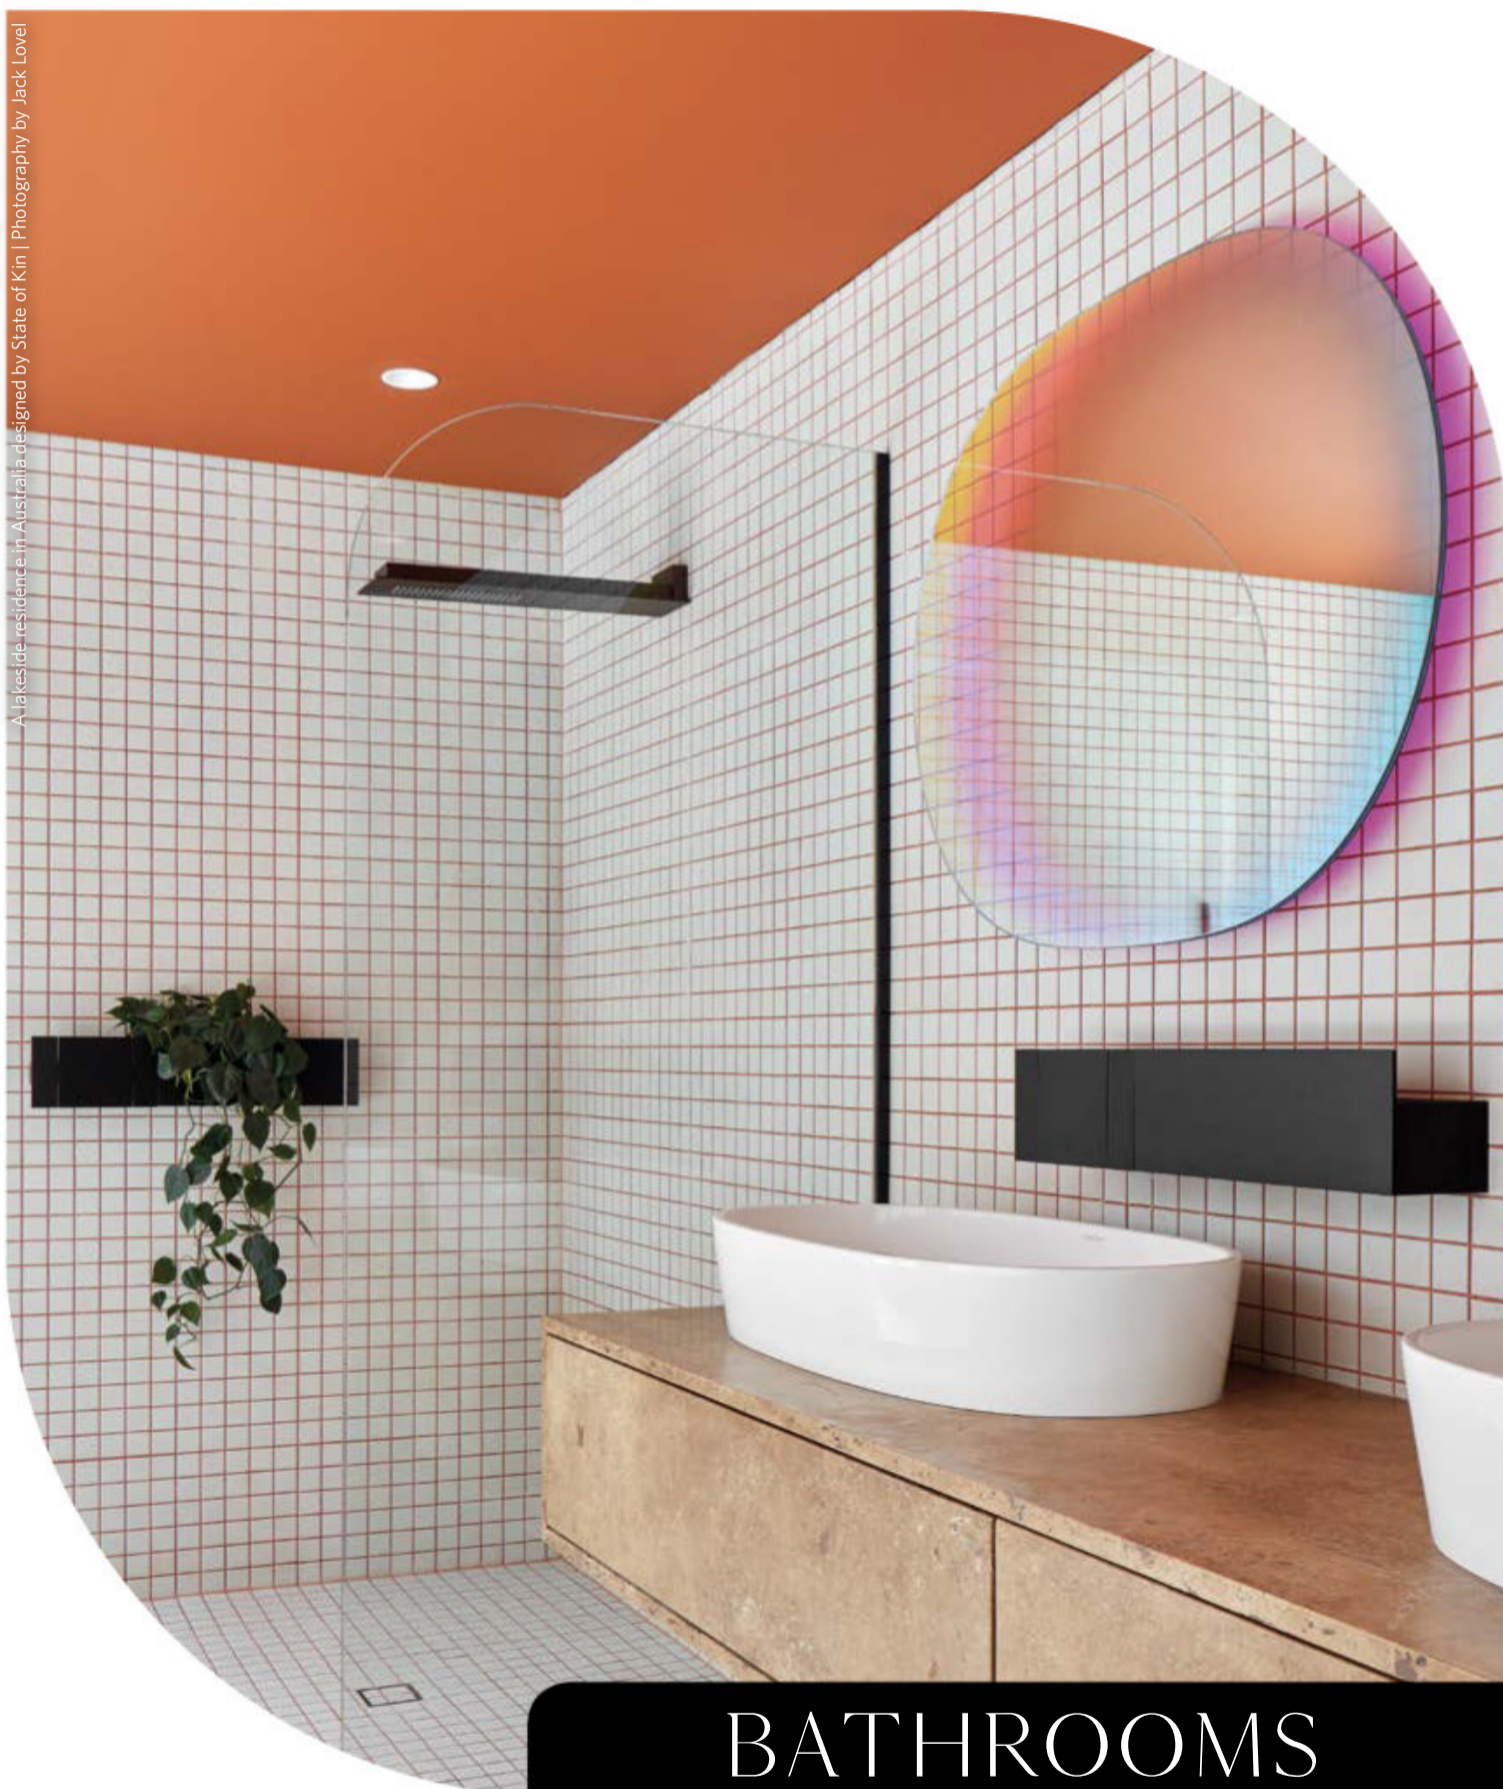

A lakeside residence in Australia designed by State of Kin | Photography by Jack Lovel