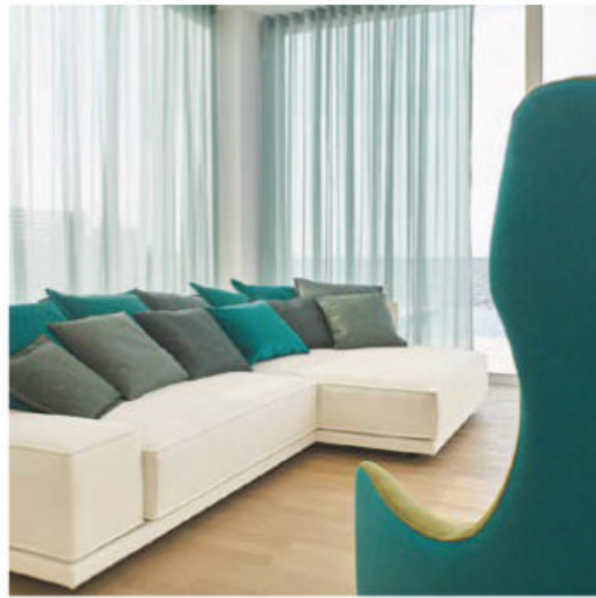

Richie

Fabric • Curtain • Carpet • Upholstery • Wallpaper • Accessories

JAB
ANSTOETZ

CHIVASSO

CARLUCCI
di Chiasso

SOLEIL BLEU

STROHEIM

Verrain

FABRICUT

S. Harris

HONG KONG Showroom

香港深灣道8號遊艇會大廈1樓5-6室
Unit 5-6, 1/F., Aberdeen Marina Tower, 8 Shum Wan Road, Aberdeen, H.K.

杭州陳列室

杭州市上城區富春路金色海岸12-1-1

Tel.: 2368 7133
Fax.: 2789 2664

Tel.: +86-13588771030

Find us on
Facebook

richie.decoration

www.richie.com.hk