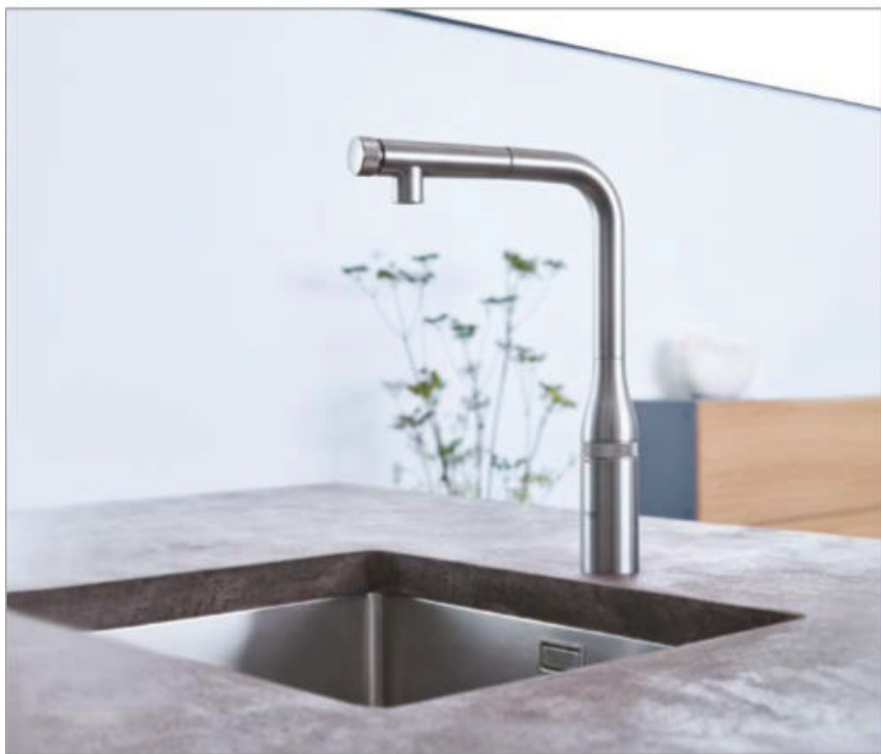

KITCHENS

Hong Kong Showroom by Hop Lung
300 Lockhart Road, Wanchai
Tel: 2802 2274
www.grohe.hk

GROHE

As an advocate of sustainability and innovation, GROHE produces environmentally conscientious sanitaryware that makes a real difference to everyday living. Like all GROHE products, the Blue Pure Filter System melds exceptional design and cutting-edge technology with outstanding German engineering.

The award-winning Blue Pure delivers healthy, great-tasting filtered water 24/7. The system is comprised of a space-saving under-sink filter made from drinking-water-approved materials, and a sleek faucet with a convenient one-hand lever for normal tap water and an additional handle for filtered water. An LED indicator on the faucet shows when the filter needs to be changed. The GROHE Blue Pure Filter Faucet offers an economical alternative to buying bottled water and helps reduce single-use plastic usage.

GROHE以可持續發展和創新為本，生產的環保設備為日常生活帶來重大改變。Blue Pure濾水系統跟GROHE其他產品一樣，融合了卓越設計、頂尖技術和非凡的德國工程。

屢獲殊榮的Blue Pure能隨時提供健康可口的過濾水。濾水系統採用安全物料製造，安裝於盆下，可騰出更多空間。水龍頭配備可單手操作的開關，一邊供應自來水，另一邊則提供新鮮的過濾水。水龍頭的LED顯示器會提示更換濾芯。GROHE Blue Pure濾水龍頭為你提供購買樽裝水以外的更好選擇，同時減少使用一次性的膠樽。