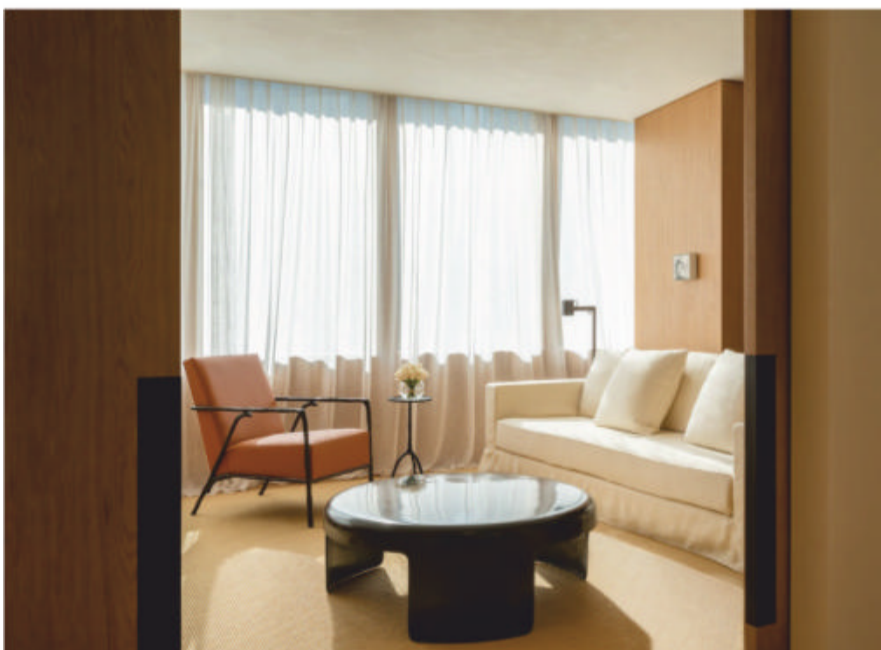

Hong Kong Showroom

Suites 1320-22, 13/F Two Pacific Place,
88 Queensway, Admiralty
Tel: 2813 6100
Hours: 9am-6pm (Mon-Fri)
By private appointment only
www.liaigre.com sales@fuiinlifestyle.com

LIAIGRE

LIAIGRE is synonymous with quiet luxury, neutral tones and rectilinear designs that imbue interiors with timeless beauty. This sophisticated minimalist aesthetic was emblematic of the late, iconic French designer Christian Liaigre, who founded the interior architecture and furniture company in 1985.

The brand uses traditional French craftsmanship and beautiful raw materials in the construction of its simplistic designs. An emphasis is also placed on rich hues, excellent quality and handmade features – and these permeate the brand's furniture, lighting and accessories.

Liaigre is associated with ultra-luxury projects around the world – from architectural to yachting – and counts Cindy Crawford, Valentino, Calvin Klein and Karl Lagerfeld amongst its clientele.

法國室內建築和家具品牌LIAIGRE結合低調奢華、中性色調和筆直線條的設計，為裝潢注入永恆美感，由提倡這種精緻簡約主義美學的已故法國著名設計師Christian Liaigre於1985年創立。

品牌採用傳統的法國工藝和優質的原材料，同時融合豐富色調、高端品質和人手製作，創造出簡約設計，並呈現於各款家具、燈具和裝飾品之中。

Liaigre參與多個世界各地超豪華的建築和遊艇項目，尊貴客戶包括Cindy Crawford、Valentino、Calvin Klein和Karl Lagerfeld等。