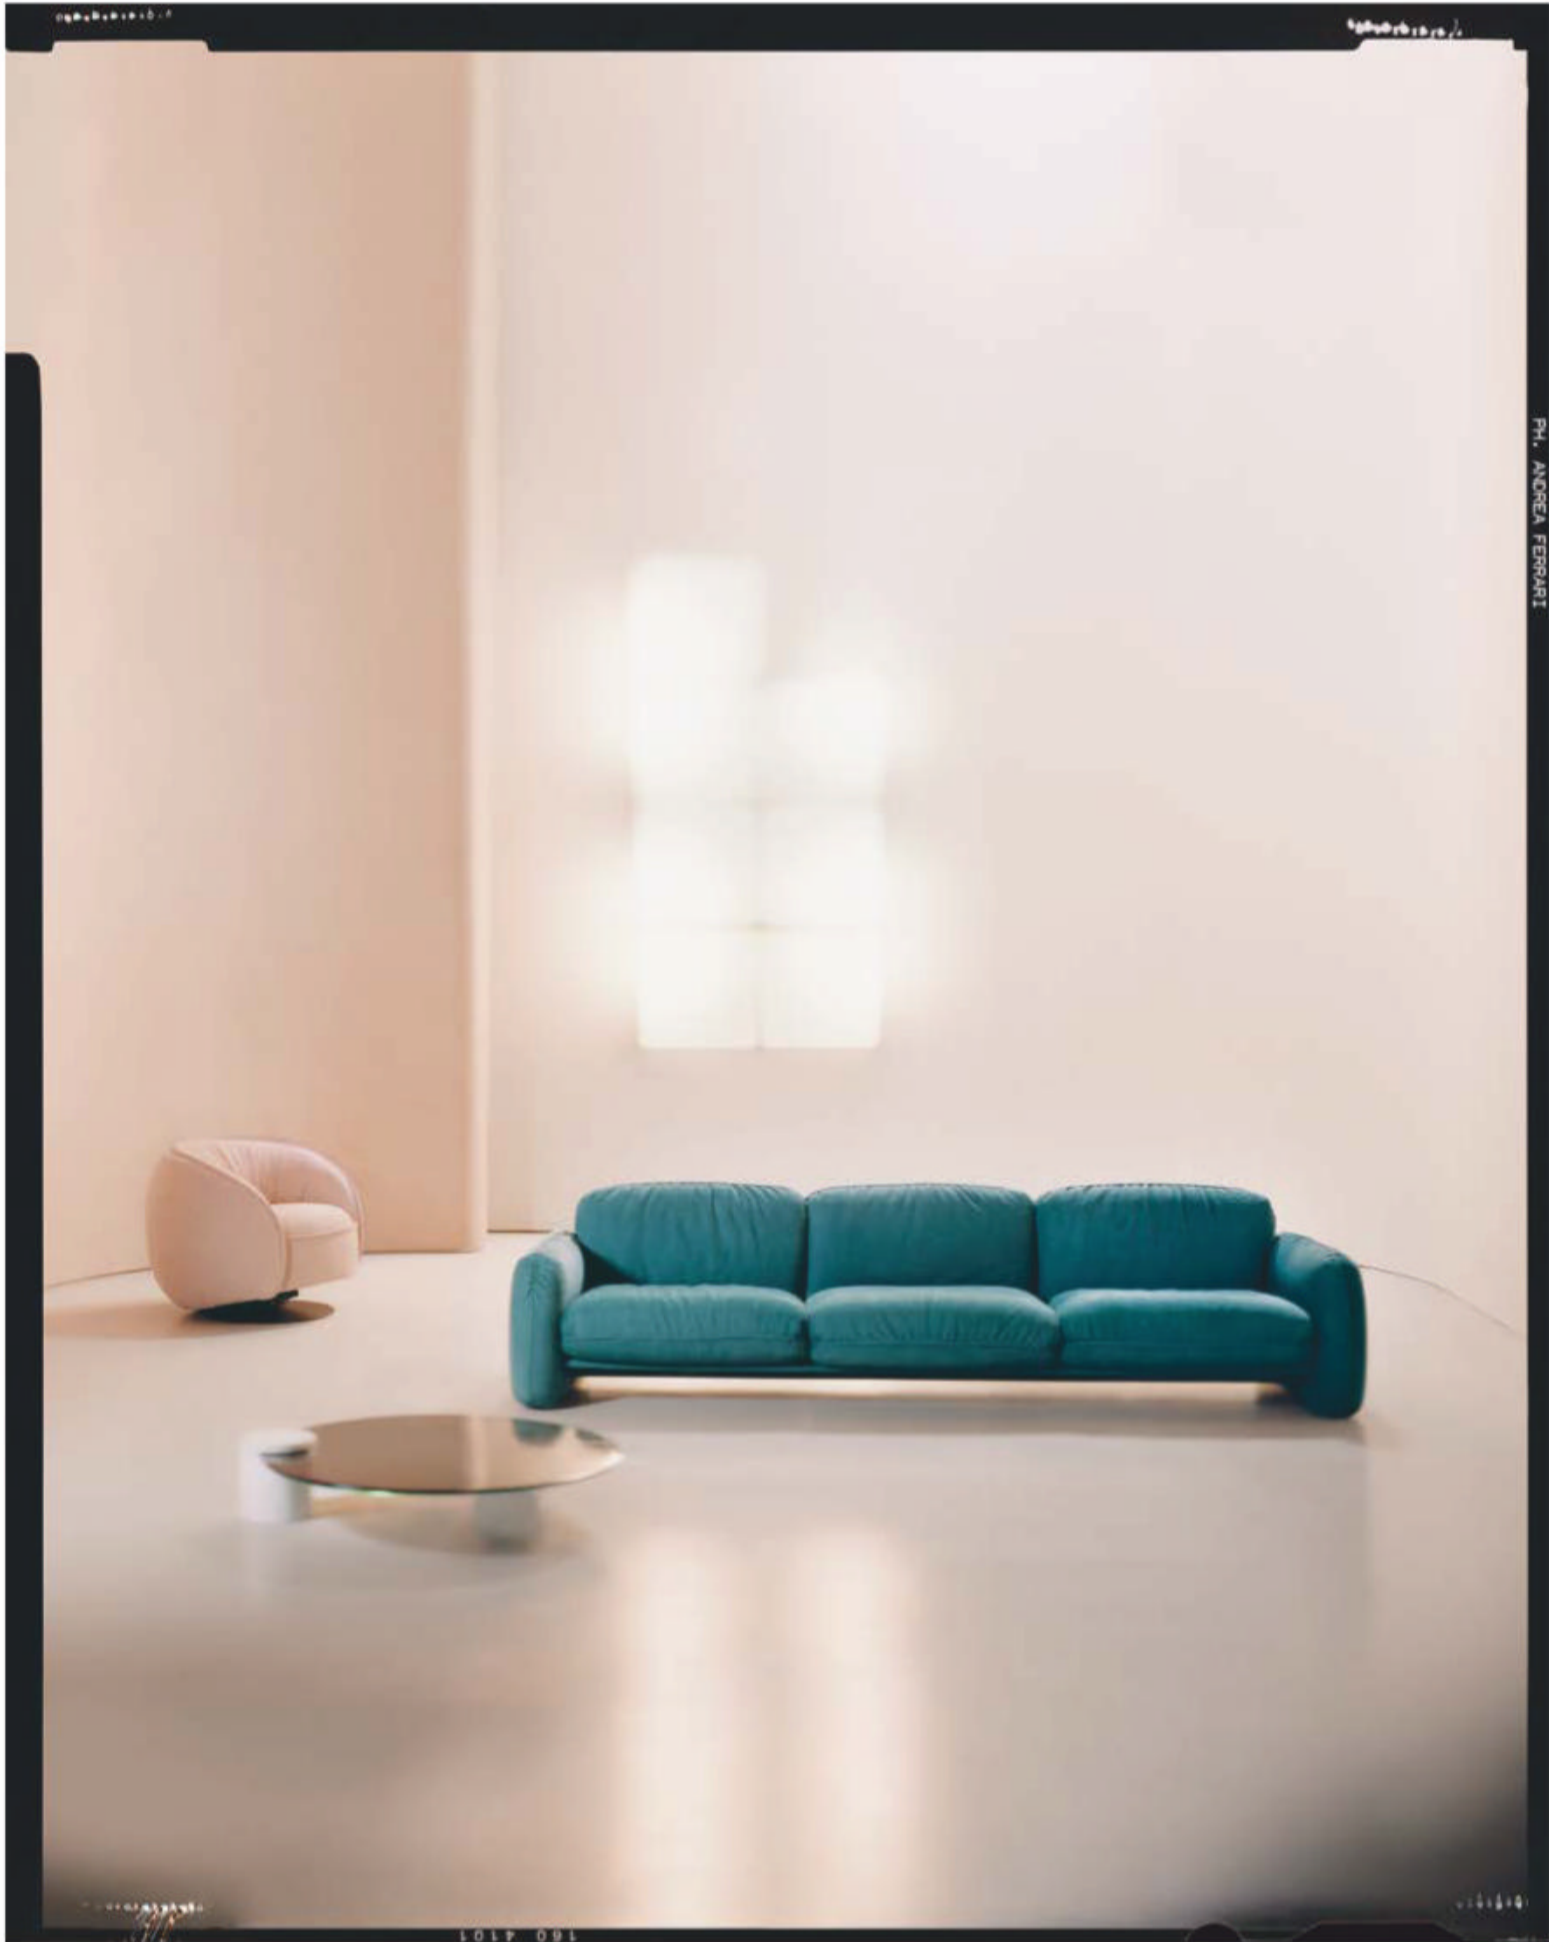

Baxter Hong Kong, Shop B&C, G/F, Ruttonjee Centre, 11 Duddell St, Central Tel. +852 2676 6008, [@baxter_hk](#)
www.hongkong.baxter.it