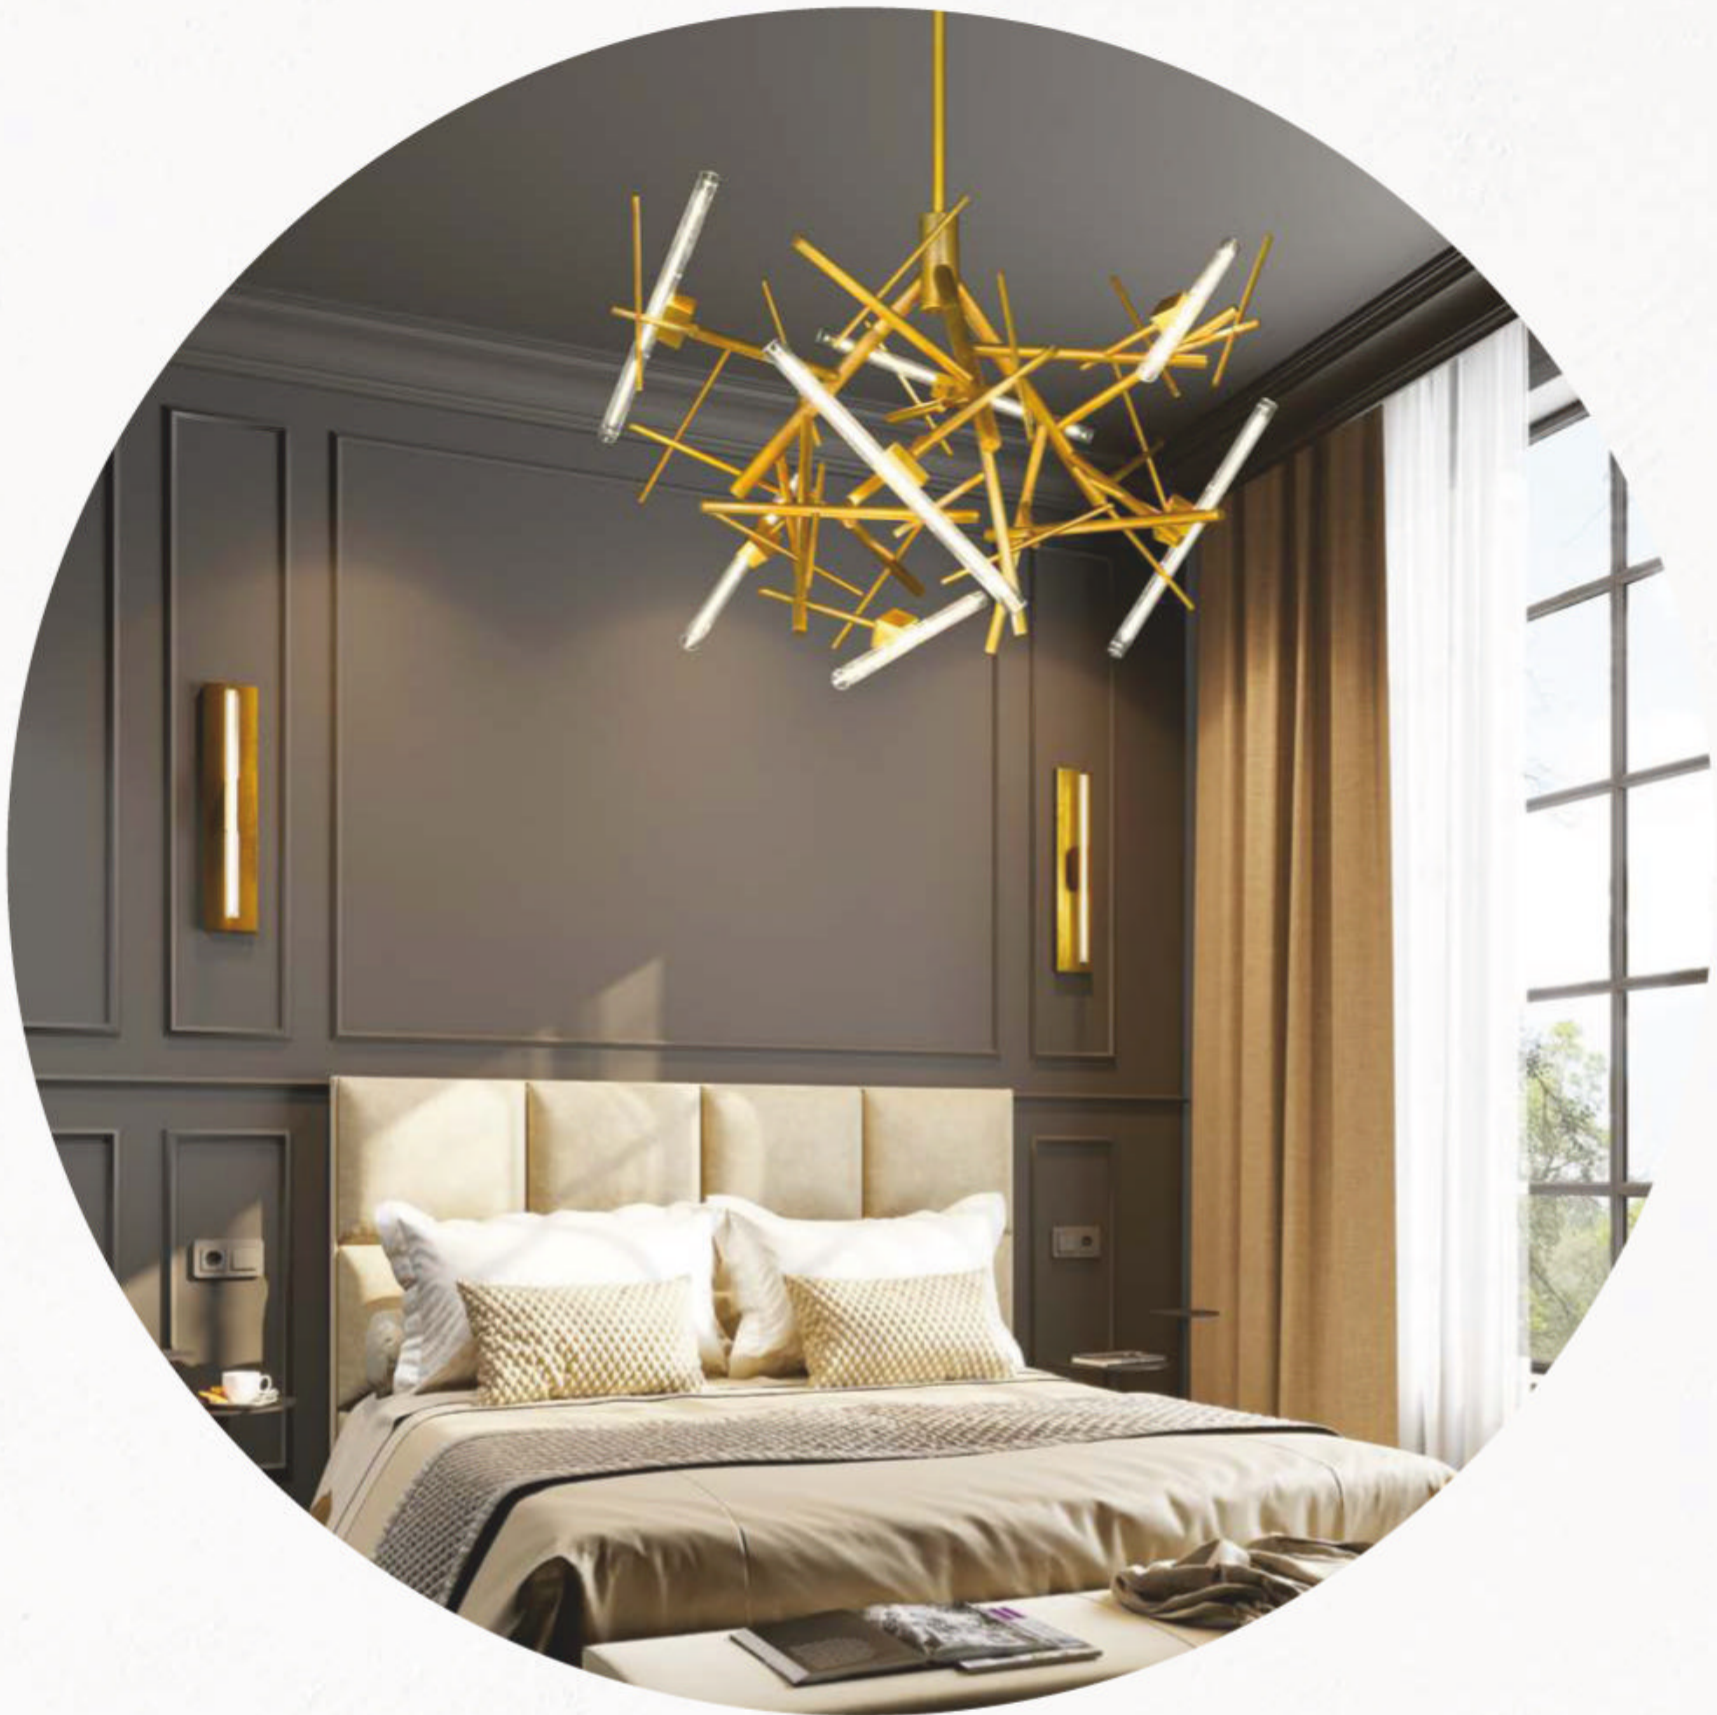

Linea

/

Truthful and pure,
the Linea makes a precise yet playful statement through thin lines of beauty.

Creating a beautiful light is like good architecture:
a matter of proportions.